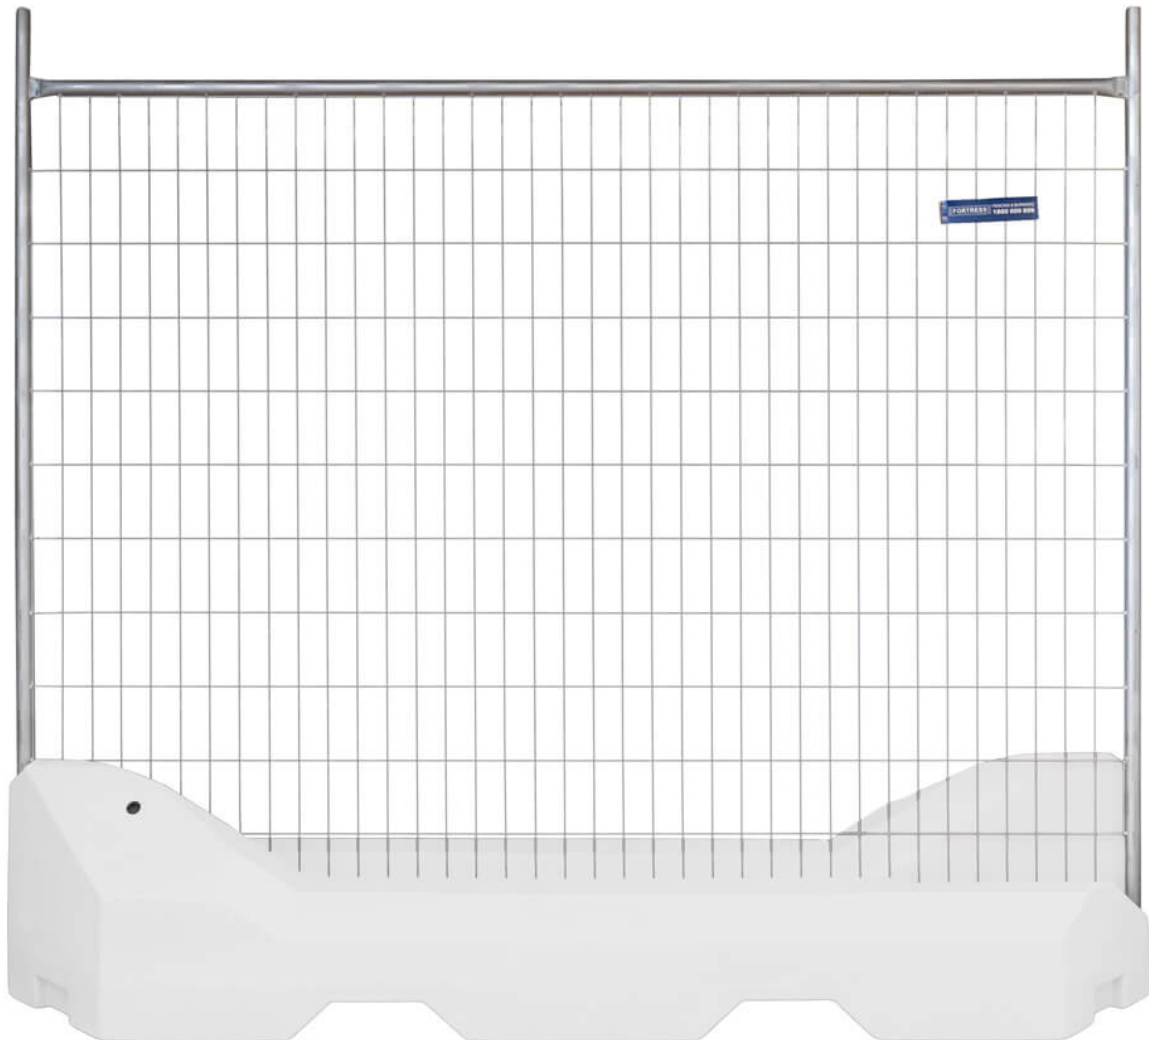

Trafix 2400 Fence Weight - White

Product Images

*Fence Panel not included

Short Description

Australian-made water-filled weight base, perfect for easy-to-install and cost-effective temporary fencing. Lightweight when empty, UV-resistant, and versatile with 90 or 180-degree positioning.

*** Fence panel not included**

Description

Fencing Water Filled Weight Base - White offers a practical and secure solution for temporary fencing needs. Designed for efficiency, this Australian-made base is lightweight at just 18kg when empty, making transport and installation simple and cost-effective.

Once filled, it weighs 280kg, providing stable support for fencing. Constructed from UV-resistant polyethylene, it withstands tough outdoor conditions, ensuring durability and color retention. The base can be placed at either 90 or 180 degrees, allowing for flexible positioning to suit various site layouts.

Ideal for projects where convenience and strength are essential, this weight base is a top choice for temporary fencing.

- Dimensions: 2400mm (L) x 570mm (W) x 500mm (H)
- Weight: 18kg (empty), 280kg (filled)
- Material: UV-Resistant Polyethylene
- Colour: White